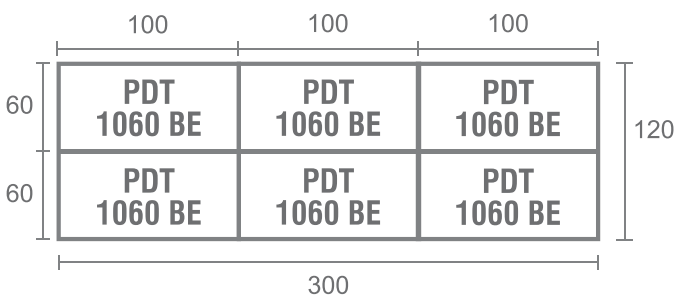

STAFF CONFIG 6 WITH VIEW