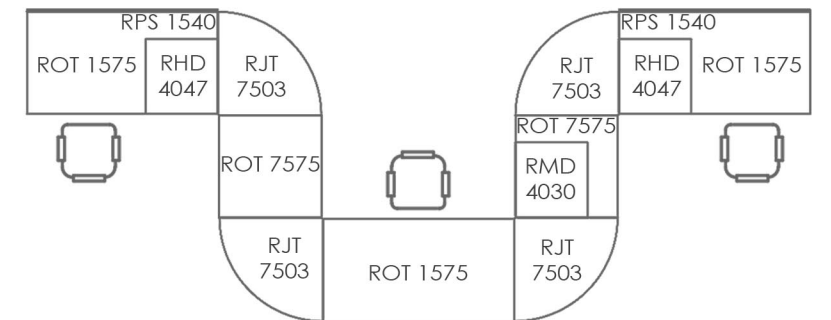

0518 Unit : Centimeter

RUBY SERIES

Reception Configuration

Conference Table B

Conference Table A

Conference Table Configuration

CABLE HOLE

RHC	RLC	RHC	RLC	RHC	RLC	RHC	RLC	RHC	RLC	RHC	RLC
8322	8183	8322	8183	8322	8183	8322	8183	8322	8183	8322	8183

RUC 8083	RUC 8082	RUC 8082	RUC 8083
RLC 8183	RLC 8182	RLC 8182	RLC 8183

RHC	RLC	RLC	RLC	RLC	RHC
8322	8183	8183	8183	8183	8322

Top Profile

Configuration Staff A

Executive Configuration A

Hanging Drawer

Adjustable Legs