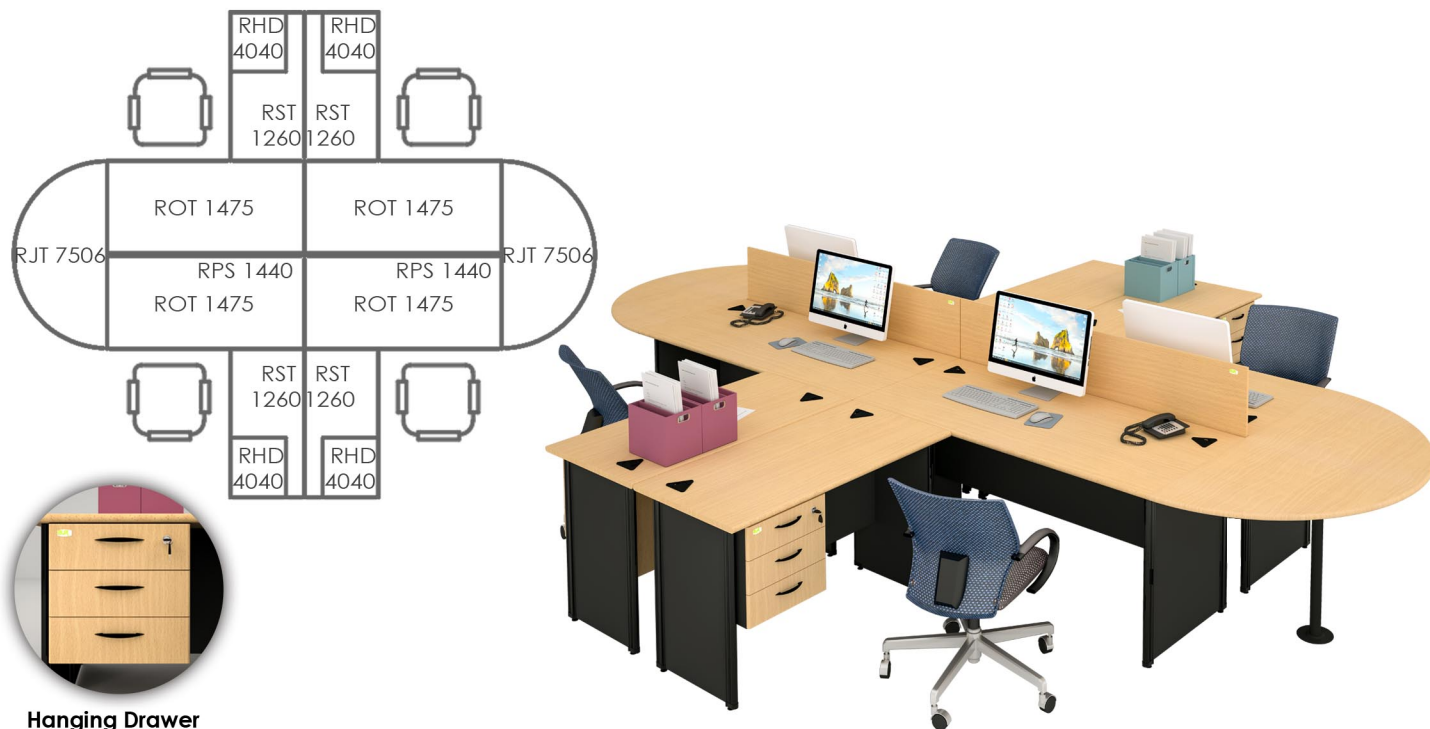

0518 Unit : Centimeter

RUBY SERIES

Reception Configuration

Conference Table B

Conference Table A

Conference Table Configuration

CABLE HOLE

RHC	RLC	RHC	RLC	RHC	RLC	RHC	RLC	RHC	RLC	RHC	RLC
8322	8183	8322	8183	8322	8183	8322	8183	8322	8183	8322	8183

RUC 8083	RUC 8082	RUC 8082	RUC 8083
RLC 8183	RLC 8182	RLC 8182	RLC 8183

RHC	RLC	RLC	RLC	RLC	RHC
8322	8183	8183	8183	8183	8322

Top Profile

Configuration Staff A

Executive Configuration A

Hanging Drawer

Adjustable Legs