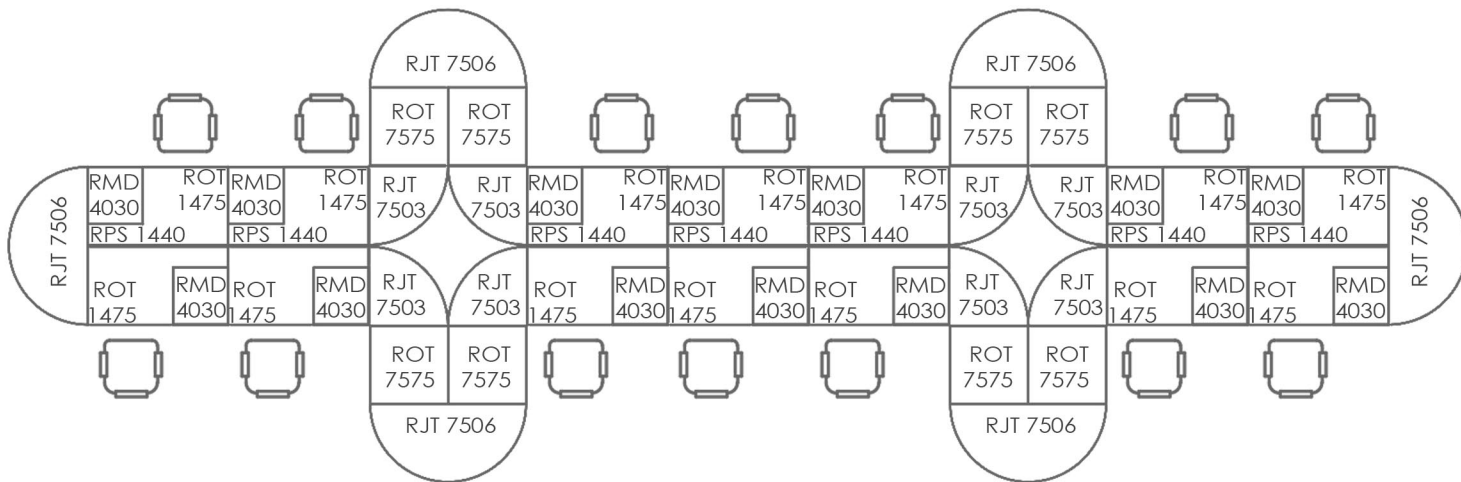

0518 Unit : Centimeter

RUBY SERIES

Reception Configuration

Conference Table B

Conference Table A

Conference Table Configuration

CABLE HOLE

RHC	RLC	RHC	RLC	RHC	RLC	RHC	RLC	RHC	RLC	RHC	RLC
8322	8183	8322	8183	8322	8183	8322	8183	8322	8183	8322	8183

RUC 8083	RUC 8082	RUC 8082	RUC 8083
RLC 8183	RLC 8182	RLC 8182	RLC 8183

RHC	RLC	RLC	RLC	RLC	RHC
8322	8183	8183	8183	8183	8322

Top Profile

Configuration Staff A

Executive Configuration A

Hanging Drawer

Adjustable Legs