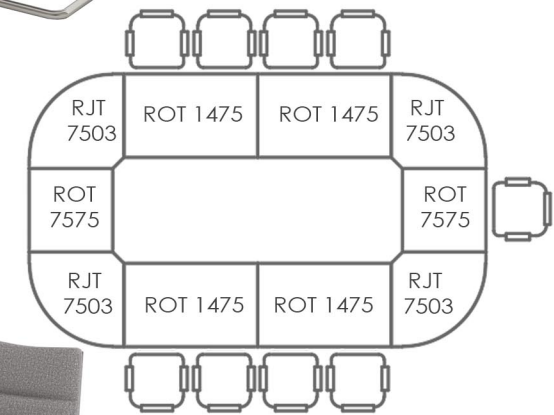

0518 Unit : Centimeter

RUBY SERIES

Reception Configuration

Conference Table B

Conference Table A

Conference Table Configuration

CABLE HOLE

RHC	RLC	RHC	RLC	RHC	RLC	RHC	RLC	RHC	RLC	RHC	RLC
8322	8183	8322	8183	8322	8183	8322	8183	8322	8183	8322	8183

RUC 8083	RUC 8082	RUC 8082	RUC 8083
RLC 8183	RLC 8182	RLC 8182	RLC 8183

RHC	RLC	RLC	RLC	RLC	RHC
8322	8183	8183	8183	8183	8322

Top Profile

Configuration Staff A

Executive Configuration A

Hanging Drawer

Adjustable Legs