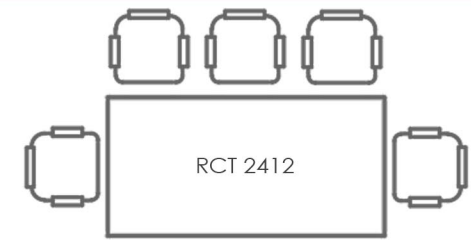

0518 Unit : Centimeter

RUBY SERIES

Reception Configuration

Conference Table B

Conference Table A

Conference Table Configuration

CABLE HOLE

RHC	RLC	RHC	RLC	RHC	RLC	RHC	RLC	RHC	RLC	RHC	RLC
8322	8183	8322	8183	8322	8183	8322	8183	8322	8183	8322	8183

RUC 8083	RUC 8082	RUC 8082	RUC 8083
RLC 8183	RLC 8182	RLC 8182	RLC 8183

RHC	RLC	RLC	RLC	RLC	RHC
8322	8183	8183	8183	8183	8322

Top Profile

Configuration Staff A

Executive Configuration A

Hanging Drawer

Adjustable Legs