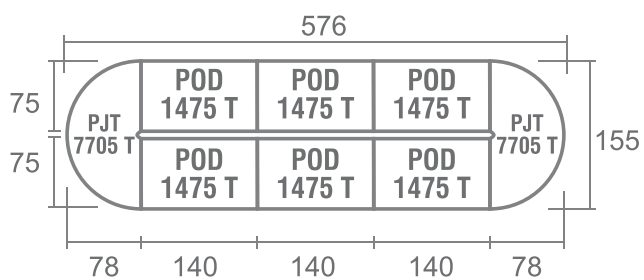

STAFF CONFIG 4 TYPE B

STAFF CONFIG 6 WITH VIEW

STAFF CONFIG 6 TYPE B

STAFF CONFIG 8

MEETING CONFIG 6 WITH VIEW

MEETING CONFIG 4

MEETING CONFIG 6 TYPE B

PRODUCTS DIMENSION

DESK

Side Desk

Type	Width	Depth	Height
PSD 1050 T	100	50	75

Office Desk

Type	Width	Depth	Height
POD 1260 T	120	60	75
POD 1275 T	120	75	75
POD 1475 T	140	75	75

DRAWER

Hanging Drawer

Type	Width	Depth	Height
PHD 7305 T	40	40	40

Type	Width	Depth	Height
PHD 7338 T	40	47	47

Mobile Drawer

Type	Width	Depth	Height
PMD 7133 T	48	46	66

Type	Width	Depth	Height
PMD 7331 T	40	46	52

JOINING TOP

Type	Width	Depth	Height
PJT 7705 T	155	78	75

Type	Width	Depth	Height
PJT 7701 T	78	78	2.5

Type	Width	Depth	Height
PJT 7708 T	78	78	2.5

*FOR CONFERENCE CONFIGURATIONS

CONFERENCE TABLE

Type	Width	Depth	Height
PCT 1224 T	240	120	75

CABINET

High Cabinet

Type	Width	Depth	Height
PHC 7422 T	80	41	200

Type	Width	Depth	Height
PHC 7423 T	80	41	200