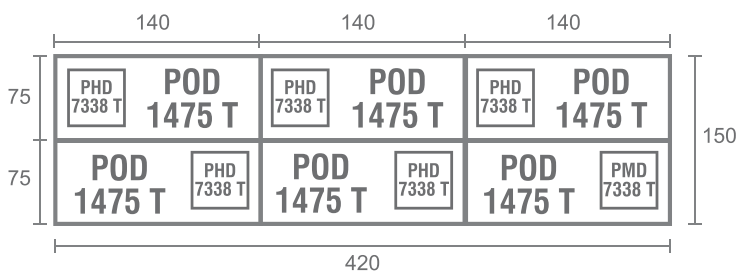

STAFF CONFIG 4 TYPE B

STAFF CONFIG 6 WITH VIEW

STAFF CONFIG 6 TYPE B

STAFF CONFIG 8

MEETING CONFIG 6 WITH VIEW

MEETING CONFIG 4

MEETING CONFIG 6 TYPE B

PRODUCTS DIMENSION

DESK

Side Desk

Type	Width	Depth	Height
PSD 1050 T	100	50	75

Office Desk

Type	Width	Depth	Height
POD 1260 T	120	60	75
POD 1275 T	120	75	75
POD 1475 T	140	75	75

DRAWER

Hanging Drawer

Type	Width	Depth	Height
PHD 7305 T	40	40	40

Type	Width	Depth	Height
PHD 7338 T	40	47	47

Mobile Drawer

Type	Width	Depth	Height
PMD 7133 T	48	46	66

Type	Width	Depth	Height
PMD 7331 T	40	46	52

JOINING TOP

Type	Width	Depth	Height
PJT 7705 T	155	78	75

Type	Width	Depth	Height
PJT 7701 T	78	78	2.5

Type	Width	Depth	Height
PJT 7708 T	78	78	2.5

*FOR CONFERENCE CONFIGURATIONS

CONFERENCE TABLE

Type	Width	Depth	Height
PCT 1224 T	240	120	75

CABINET

High Cabinet

Type	Width	Depth	Height
PHC 7422 T	80	41	200

Type	Width	Depth	Height
PHC 7423 T	80	41	200