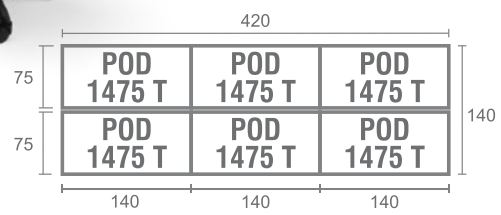

STAFF CONFIG 4 TYPE B

STAFF CONFIG 6 WITH VIEW

STAFF CONFIG 6 TYPE B

STAFF CONFIG 8

MEETING CONFIG 6 WITH VIEW

MEETING CONFIG 4

MEETING CONFIG 6 TYPE B

PRODUCTS DIMENSION

DESK

Side Desk

Type	Width	Depth	Height
PSD 1050 T	100	50	75

Office Desk

Type	Width	Depth	Height
POD 1260 T	120	60	75
POD 1275 T	120	75	75
POD 1475 T	140	75	75

DRAWER

Hanging Drawer

Type	Width	Depth	Height
PHD 7305 T	40	40	40

Type	Width	Depth	Height
PHD 7338 T	40	47	47

Mobile Drawer

Type	Width	Depth	Height
PMD 7133 T	48	46	66

Type	Width	Depth	Height
PMD 7331 T	40	46	52

JOINING TOP

Type	Width	Depth	Height
PJT 7705 T	155	78	75

Type	Width	Depth	Height
PJT 7701 T	78	78	2.5

Type	Width	Depth	Height
PJT 7708 T	78	78	2.5

*FOR CONFERENCE CONFIGURATIONS

CONFERENCE TABLE

Type	Width	Depth	Height
PCT 1224 T	240	120	75

CABINET

High Cabinet

Type	Width	Depth	Height
PHC 7422 T	80	41	200

Type	Width	Depth	Height
PHC 7423 T	80	41	200