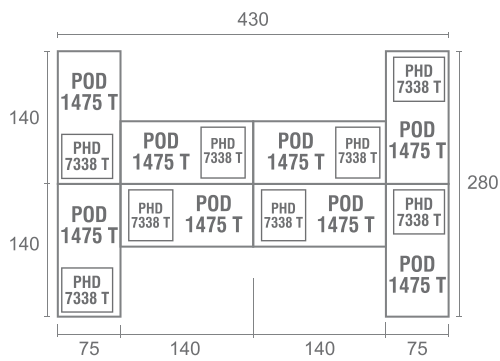

STAFF CONFIG 4 TYPE B

STAFF CONFIG 6 WITH VIEW

STAFF CONFIG 6 TYPE B

STAFF CONFIG 8

MEETING CONFIG 6 WITH VIEW

MEETING CONFIG 4

MEETING CONFIG 6 TYPE B

PRODUCTS DIMENSION

DESK

Side Desk

Type	Width	Depth	Height
PSD 1050 T	100	50	75

Office Desk

Type	Width	Depth	Height
POD 1260 T	120	60	75
POD 1275 T	120	75	75
POD 1475 T	140	75	75

DRAWER

Hanging Drawer

Type	Width	Depth	Height
PHD 7305 T	40	40	40

Type	Width	Depth	Height
PHD 7338 T	40	47	47

Mobile Drawer

Type	Width	Depth	Height
PMD 7133 T	48	46	66

Type	Width	Depth	Height
PMD 7331 T	40	46	52

JOINING TOP

Type	Width	Depth	Height
PJT 7705 T	155	78	75

Type	Width	Depth	Height
PJT 7701 T	78	78	2.5

Type	Width	Depth	Height
PJT 7708 T	78	78	2.5

*FOR CONFERENCE CONFIGURATIONS

CONFERENCE TABLE

Type	Width	Depth	Height
PCT 1224 T	240	120	75

CABINET

High Cabinet

Type	Width	Depth	Height
PHC 7422 T	80	41	200

Type	Width	Depth	Height
PHC 7423 T	80	41	200