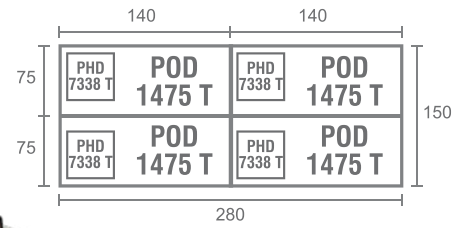

STAFF CONFIG 4 TYPE B

STAFF CONFIG 6 WITH VIEW

STAFF CONFIG 6 TYPE B

STAFF CONFIG 8

MEETING CONFIG 6 WITH VIEW

MEETING CONFIG 4

MEETING CONFIG 6 TYPE B

PRODUCTS DIMENSION

DESK

Side Desk

Type	Width	Depth	Height
PSD 1050 T	100	50	75

Office Desk

Type	Width	Depth	Height
POD 1260 T	120	60	75
POD 1275 T	120	75	75
POD 1475 T	140	75	75

DRAWER

Hanging Drawer

Type	Width	Depth	Height
PHD 7305 T	40	40	40

Type	Width	Depth	Height
PHD 7338 T	40	47	47

Mobile Drawer

Type	Width	Depth	Height
PMD 7133 T	48	46	66

Type	Width	Depth	Height
PMD 7331 T	40	46	52

JOINING TOP

Type	Width	Depth	Height
PJT 7705 T	155	78	75

Type	Width	Depth	Height
PJT 7701 T	78	78	2.5

Type	Width	Depth	Height
PJT 7708 T	78	78	2.5

*FOR CONFERENCE CONFIGURATIONS

CONFERENCE TABLE

Type	Width	Depth	Height
PCT 1224 T	240	120	75

CABINET

High Cabinet

Type	Width	Depth	Height
PHC 7422 T	80	41	200

Type	Width	Depth	Height
PHC 7423 T	80	41	200