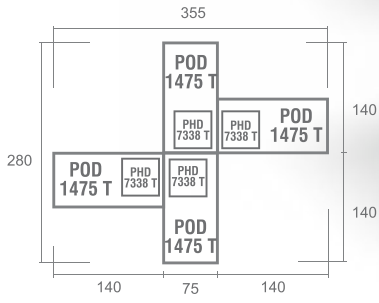

STAFF CONFIG 4 TYPE B

STAFF CONFIG 6 WITH VIEW

STAFF CONFIG 6 TYPE B

STAFF CONFIG 8

MEETING CONFIG 6 WITH VIEW

MEETING CONFIG 4

MEETING CONFIG 6 TYPE B

PRODUCTS DIMENSION

DESK

Side Desk

Type	Width	Depth	Height
PSD 1050 T	100	50	75

Office Desk

Type	Width	Depth	Height
POD 1260 T	120	60	75
POD 1275 T	120	75	75
POD 1475 T	140	75	75

DRAWER

Hanging Drawer

Type	Width	Depth	Height
PHD 7305 T	40	40	40

Type	Width	Depth	Height
PHD 7338 T	40	47	47

Mobile Drawer

Type	Width	Depth	Height
PMD 7133 T	48	46	66

Type	Width	Depth	Height
PMD 7331 T	40	46	52

JOINING TOP

Type	Width	Depth	Height
PJT 7705 T	155	78	75

Type	Width	Depth	Height
PJT 7701 T	78	78	2.5

Type	Width	Depth	Height
PJT 7708 T	78	78	2.5

*FOR CONFERENCE CONFIGURATIONS

CONFERENCE TABLE

Type	Width	Depth	Height
PCT 1224 T	240	120	75

CABINET

High Cabinet

Type	Width	Depth	Height
PHC 7422 T	80	41	200

Type	Width	Depth	Height
PHC 7423 T	80	41	200