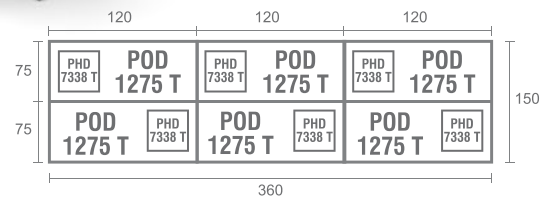

STAFF CONFIG 4 TYPE B

STAFF CONFIG 6 WITH VIEW

STAFF CONFIG 6 TYPE B

STAFF CONFIG 8

MEETING CONFIG 6 WITH VIEW

MEETING CONFIG 4

MEETING CONFIG 6 TYPE B

PRODUCTS DIMENSION

DESK

Side Desk

Type	Width	Depth	Height
PSD 1050 T	100	50	75

Office Desk

Type	Width	Depth	Height
POD 1260 T	120	60	75
POD 1275 T	120	75	75
POD 1475 T	140	75	75

DRAWER

Hanging Drawer

Type	Width	Depth	Height
PHD 7305 T	40	40	40

Type	Width	Depth	Height
PHD 7338 T	40	47	47

Mobile Drawer

Type	Width	Depth	Height
PMD 7133 T	48	46	66

Type	Width	Depth	Height
PMD 7331 T	40	46	52

JOINING TOP

Type	Width	Depth	Height
PJT 7705 T	155	78	75

Type	Width	Depth	Height
PJT 7701 T	78	78	2.5

Type	Width	Depth	Height
PJT 7708 T	78	78	2.5

*FOR CONFERENCE CONFIGURATIONS

CONFERENCE TABLE

Type	Width	Depth	Height
PCT 1224 T	240	120	75

CABINET

High Cabinet

Type	Width	Depth	Height
PHC 7422 T	80	41	200

Type	Width	Depth	Height
PHC 7423 T	80	41	200