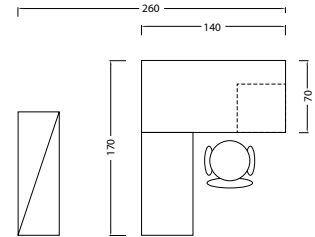

PRO EXCEL SERIES

PRO EXCEL 6