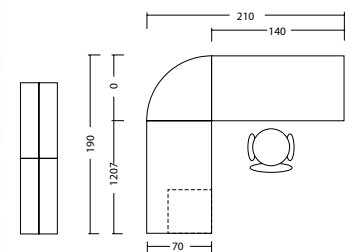

LOTUS-G

SERIES

LOTUS-G1

LOTUS-G1A