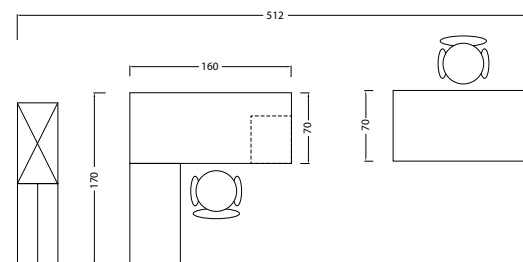

NOVUS

SERIES

NOVUS 1