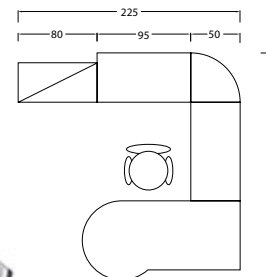

PRO EXCEL SERIES

PRO EXCEL 7