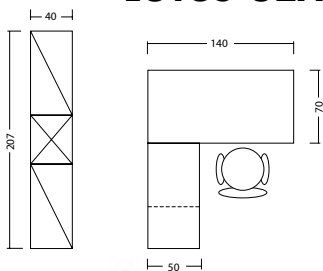

LOTUS-G

SERIES

LOTUS-G2A

LOTUS-G2