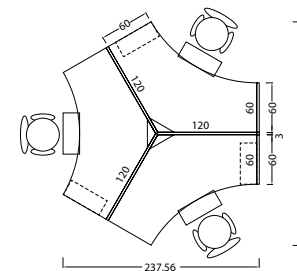

SLIM 1

SLIM SERIES

SLIM 2

SLIM 3

SLIM 4

SLIM BETA SPECIFICATION

DESCRIPTION	TYPE	Measurement (cm)		DESCRIPTION	TYPE	Measurement (cm)	
		H	W			H	W
Slim B Fabric Partition 	MPS-B 1005	100	50	Slim B Half Glass Partition 	MPS-B 1205HG	120	50
	MPS-B 1006		60		MPS-B 1206HG		60
	MPS-B 1007		70		MPS-B 1207HG		70
	MPS-B 1009		90		MPS-B 1209HG		90
	MPS-B 1010		100		MPS-B 1210HG		100
	MPS-B 1012		120		MPS-B 1212HG		120
	MPS-B 1205	120	50		MPS-B 1505HG	150	50
	MPS-B 1206		60		MPS-B 1506HG		60
	MPS-B 1207		70		MPS-B 1507HG		70
	MPS-B 1209		90		MPS-B 1509HG		90
	MPS-B 1210		100		MPS-B 1510HG		100
	MPS-B 1212		120		MPS-B 1512HG		120
	MPS-B 1505	150	50	MPS-B 1805HG	180	50	
	MPS-B 1506		60	MPS-B 1806HG		60	
	MPS-B 1507		70	MPS-B 1807HG		70	
	MPS-B 1509		90	MPS-B 1809HG		90	
	MPS-B 1510		100	MPS-B 1810HG		100	
	MPS-B 1512		120	MPS-B 1812HG		120	
	MPS-B 1805	180	50				
	MPS-B 1806		60				
	MPS-B 1807		70				
	MPS-B 1809		90				
	MPS-B 1810		100				
	MPS-B 1812		120				

SLIM BETA SPECIFICATION

DESCRIPTION	TYPE	Measurement (cm)		DESCRIPTION	TYPE	Measurement (cm)	
		H	W			H	W
Slim B Half Perforated (H.40cm) Fabric 	MPS-B 1205HP	120	50	Slim B Half Glass Fabric & Perforated (H.40cm) 	MPS-B 1505HG-P	150	50
	MPS-B 1206HP		60		MPS-B 1506HG-P		60
	MPS-B 1207HP		70		MPS-B 1507HG-P		70
	MPS-B 1209HP		90		MPS-B 1509HG-P		90
	MPS-B 1210HP		100		MPS-B 1510HG-P		100
	MPS-B 1212HP		120		MPS-B 1512HG-P		120
	MPS-B 1505HP		150		50		MPS-B 1805HG-P
	MPS-B 1506HP	60			MPS-B 1806HG-P	60	
	MPS-B 1507HP	70			MPS-B 1807HG-P	70	
	MPS-B 1509HP	90			MPS-B 1809HG-P	90	
	MPS-B 1510HP	100			MPS-B 1810HG-P	100	
	MPS-B 1512HP	120			MPS-B 1812HG-P	120	